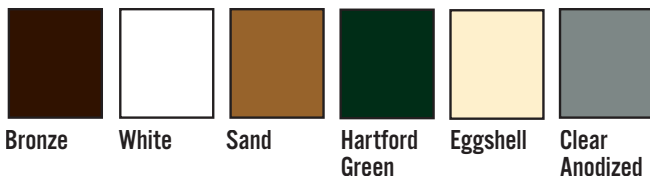

Full 5-year warranty against manufacturing defects.

OPTIONS

- Available in XX, and XOX configurations.
- Available in standard commodity, modular, and custom window sizes.
- Glass choices include; clear, bronze, gray or obscure 7/16" laminated glass.
- Available in a variety of glazing styles. Choose from standard vent, Country Cottage, or colonial glazing styles.