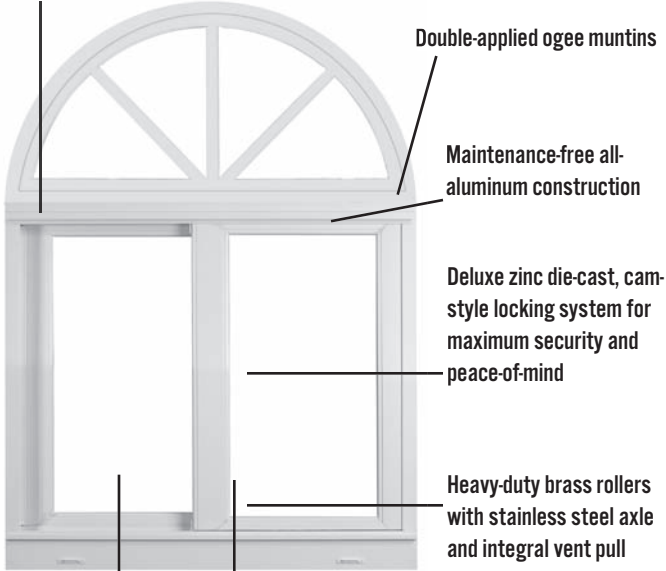

Rolling

Impact Resistant ALUMINUM ROLLING WINDOW

- ▼ Maintenance-free all aluminum construction for decades of trouble-free service. You can't buy a smoother-working or longer-lasting Impact Resistant Rolling window.
- ▼ Heavy duty construction for superior strength and security. Sturdy .078" thick aluminum framing with 3-1/4" frame depth.
- ▼ Deluxe zinc die-cast cam-style locking system for maximum security and peace-of-mind.
- ▼ Heavy-Duty brass rollers with stainless steel axle and integral vent pull rail for easy operation.
- ▼ Full-Panel 18x16 fiberglass mesh screen with rolled aluminum frame for maximum fresh air ventilation.
- ▼ Available in standard commodity, modular, and custom window sizes.
- ▼ Available in standard flange frame for masonry construction.
- ▼ Available in XX, and XOX configurations.
- ▼ Standard finishes are Bronze and White. Optional standard custom colors are: Eggshell, Sand or Hartford Green and Clear Anodized.
- ▼ Glass choices include; clear, bronze, gray and obscure 7/16" Impact Laminated glass.
- ▼ Available in a variety of glazing styles. Available in standard vent or colonial glazing styles.
- ▼ Conforms to the toughest Florida Building Codes. Our Rolling Windows meet or exceed the requirements of the 2001 Florida Building Code and are Metro-Dade approved. Consult your Sales Professional for additional information.

Heavy-duty construction for superior strength and security. Sturdy .078" thick aluminum framing with 3-1/4" frame depth.

Deluxe, full-panel fiberglass mesh screen with rolled-formed aluminum frame for maximum fresh air ventilation.

Full 5-year warranty against manufacturing defects.

OPTIONS

- Available in XX, and XOX configurations.
- Available in standard commodity, modular, and custom window sizes.
- Glass choices include; clear, bronze, gray or obscure 7/16" laminated glass.
- Available in a variety of glazing styles. Choose from standard vent, Country Cottage, or colonial glazing styles.